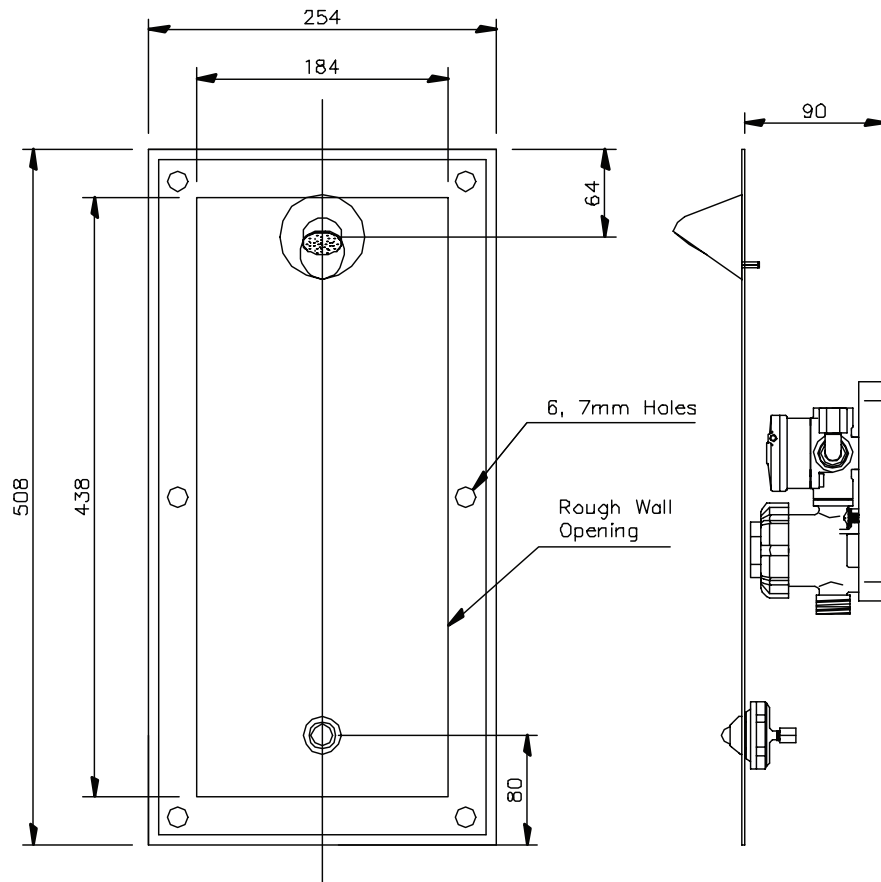

rba

INSTALLATION INSTRUCTIONS

SECURITY SHOWER PANEL MODEL A1741 AND A1741-FA

Pictured: A1741 Security Shower Panel (Rear Fixed)
Also Available: A1741-FA Security Shower Panel (Front Fixed)

For further information,
contact the nearest RBA Group office:
SYDNEY • MELBOURNE • BRISBANE
Phone: 1300 788 778 • Fax: 1300 788 878
info@rba.com.au • www.rba.com.au

INSTALLATION

1741-FA SECURITY WALL SHOWER - FRONT ACCESS

INSTALLATION

Refer to "Installation Instructions Air-Trol Valve Model 03M" for specific valve requirements.

The Air-Trol valve may be installed either in the recess behind the panel, or remotely at a distance not greater than 6 meters.

Installing Panel

Make the appropriate connections between the valve, activation button and shower rose using the tube provided, and turn on the water. Check for leaks, and if necessary adjust the flow time.